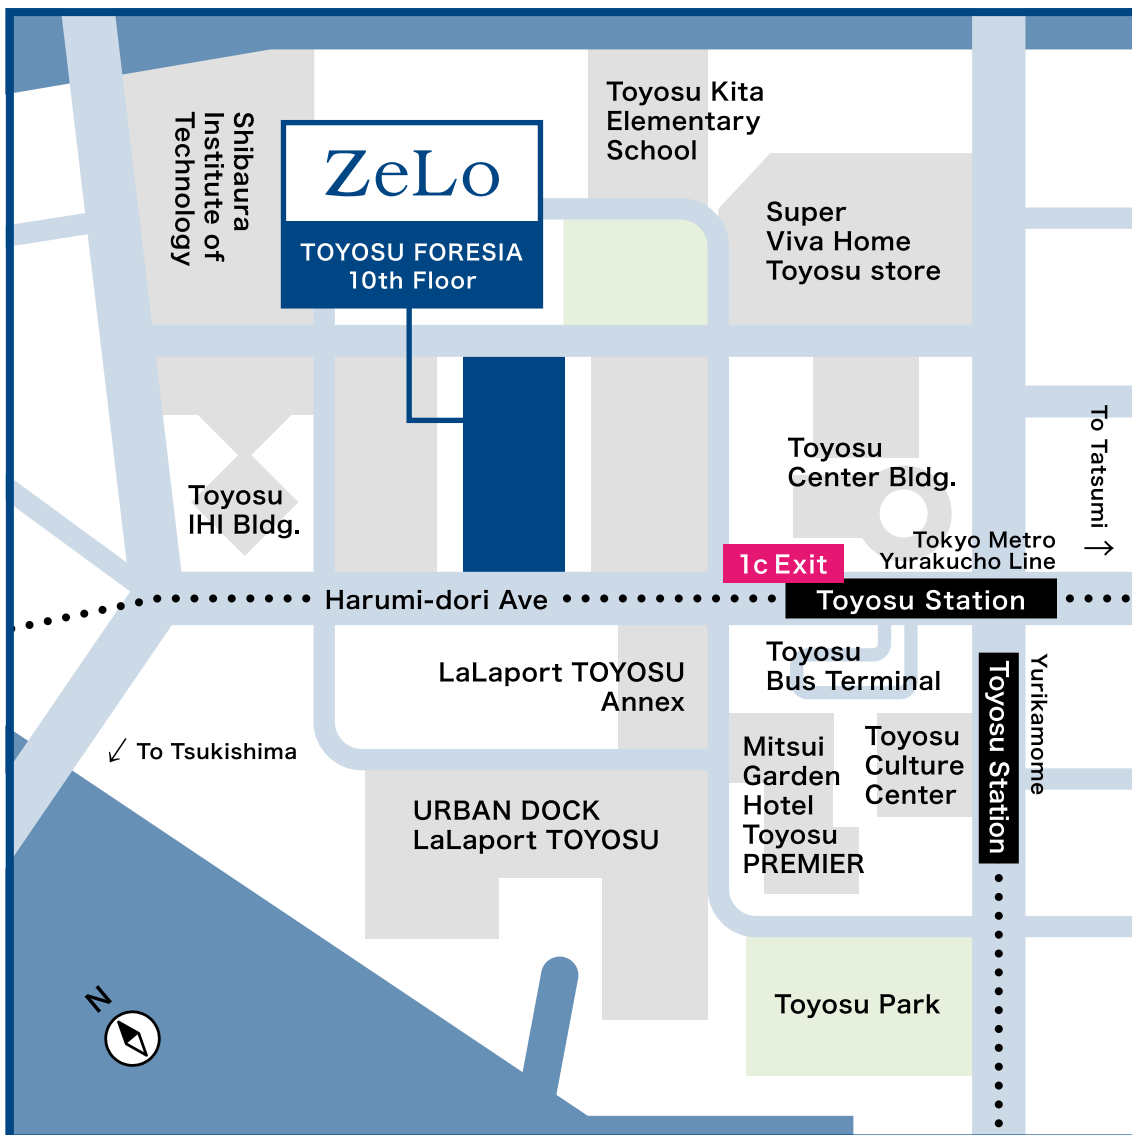

ZeLo

ZeLo, a Foreign Law Joint Enterprise

10th Floor, Toyosu Foresia, 3-2-24
Toyosu, Koto-ku, Tokyo 135-0061 JAPAN
TEL: 03-5859-0310 FAX: 03-5859-0281

Access

- 1 minute from Toyosu Station (Tokyo Metro Yurakucho Line) Exit 1c
- 6 minutes from Toyosu Station (Yurikamome Line)